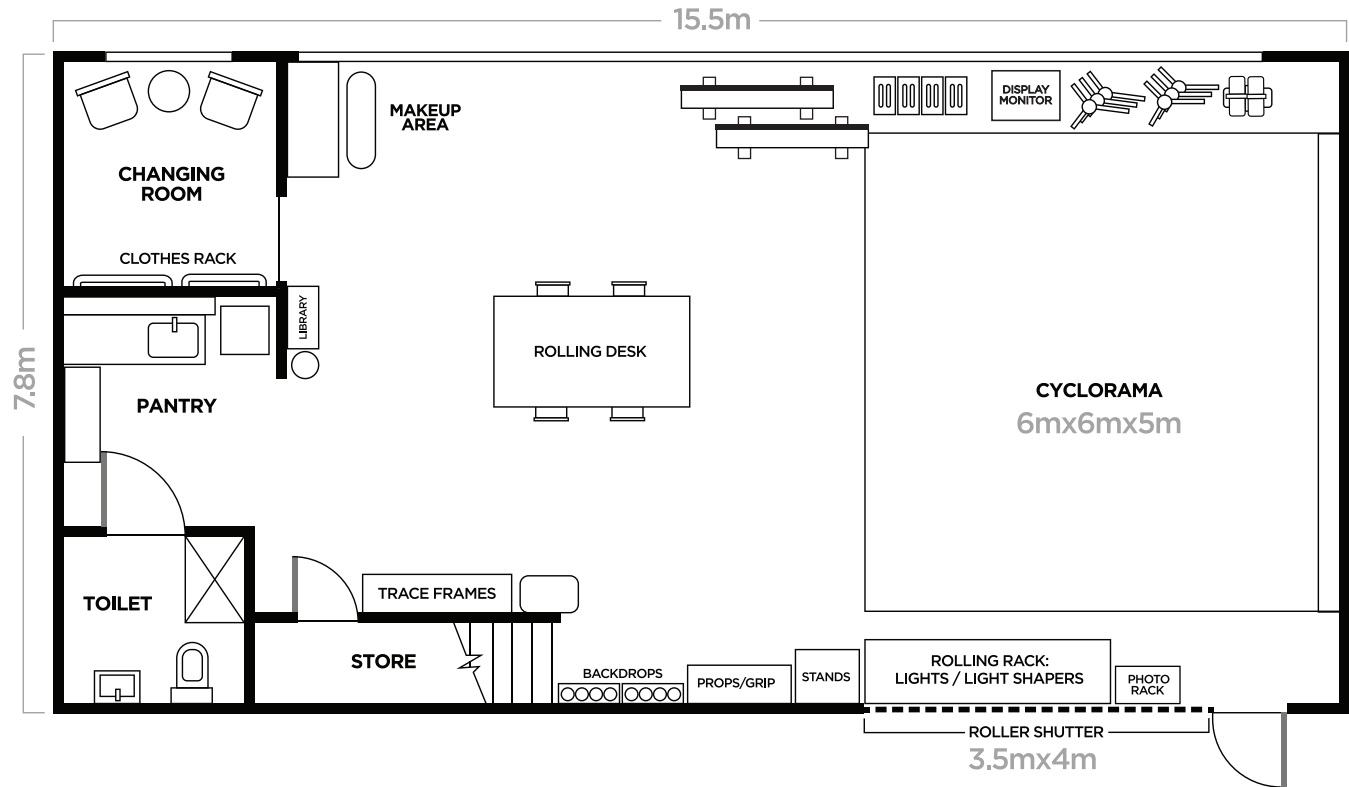

light onboard

CREATIVE STUDIO

Lightonboard is a 1,500 sq. ft. fully-equipped photography studio and creative space with 6-metre high ceilings and huge windows that flood the space with abundant natural daylight.

Facilities:

- Changing room
- Toilet with shower
- Makeup area
- 6mx6mx5m cyclorama wall
- Microwave
- Pantry